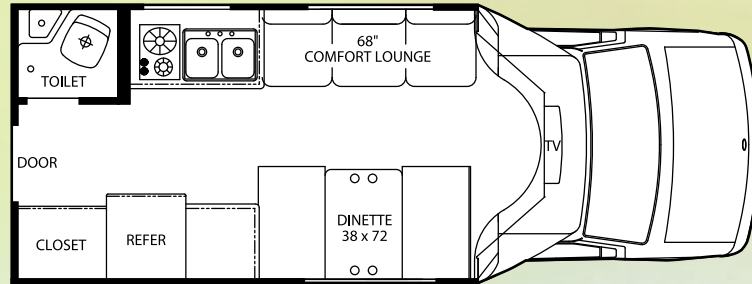

# Safari

DAMARA 09

Live out loud.™

REPLACES PASSENGER SIDE SOFA

OPTION A - SOFA

OPTION B - BARREL CHAIRS

213

235S