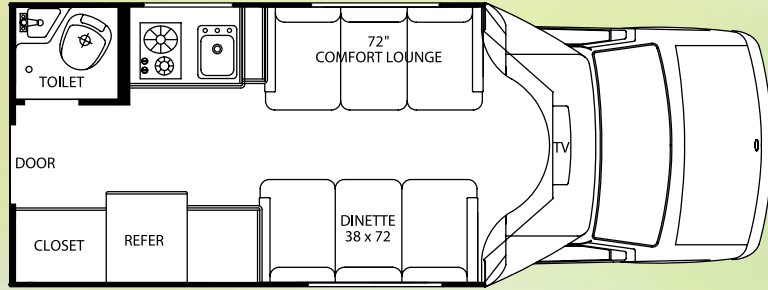

# 210TS (DAMARA TOURING SEDAN)

REPLACES PASSENGER SIDE SOFA

OPTION A - DINETTE

OPTION B - BARREL CHAIRS

282

292

293TS