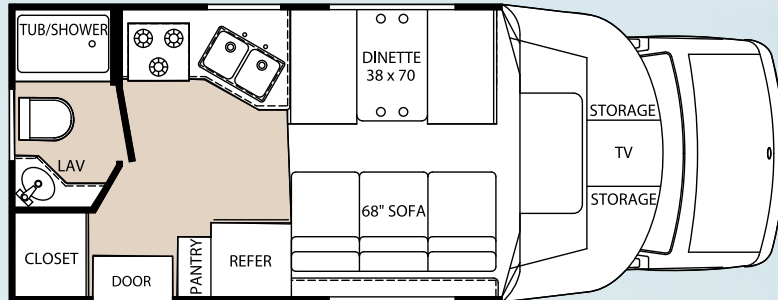

# Safari

DAMARA 09

Live out loud.™

REPLACES PASSENGER SIDE SOFA

OPTION A - SOFA

OPTION B - BARREL CHAIRS

213

235S