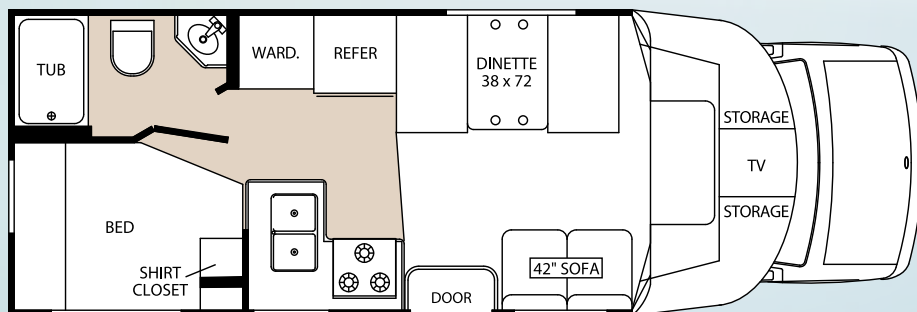

252DS

SOFA OPTION TO REPLACE DINETTE