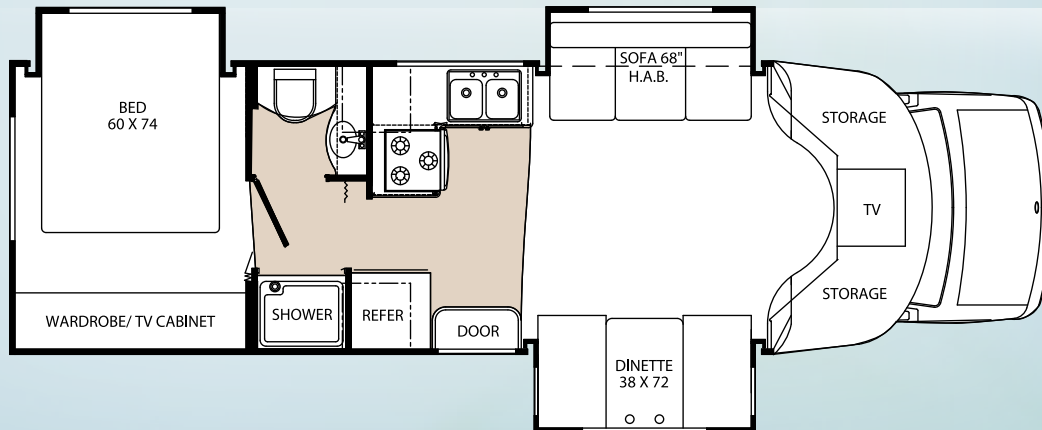

# 210TS (DAMARA TOURING SEDAN)

REPLACES PASSENGER SIDE SOFA

OPTION A - DINETTE

OPTION B - BARREL CHAIRS

282

292

293TS