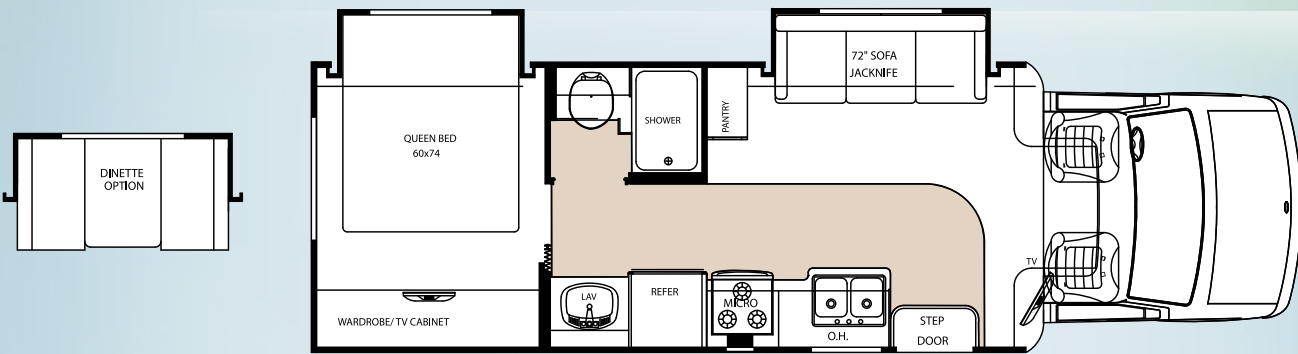

# 210TS (DAMARA TOURING SEDAN)

REPLACES PASSENGER SIDE SOFA

OPTION A - DINETTE

OPTION B - BARREL CHAIRS

282

292

293TS