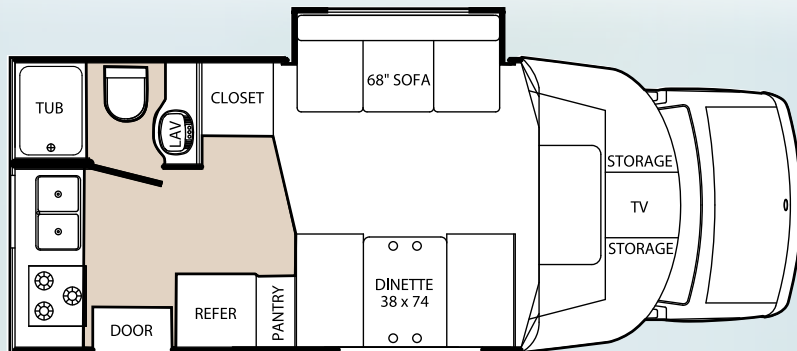

# Safari

DAMARA 09

Live out loud.™

REPLACES PASSENGER SIDE SOFA

OPTION A - SOFA

OPTION B - BARREL CHAIRS

213

235S