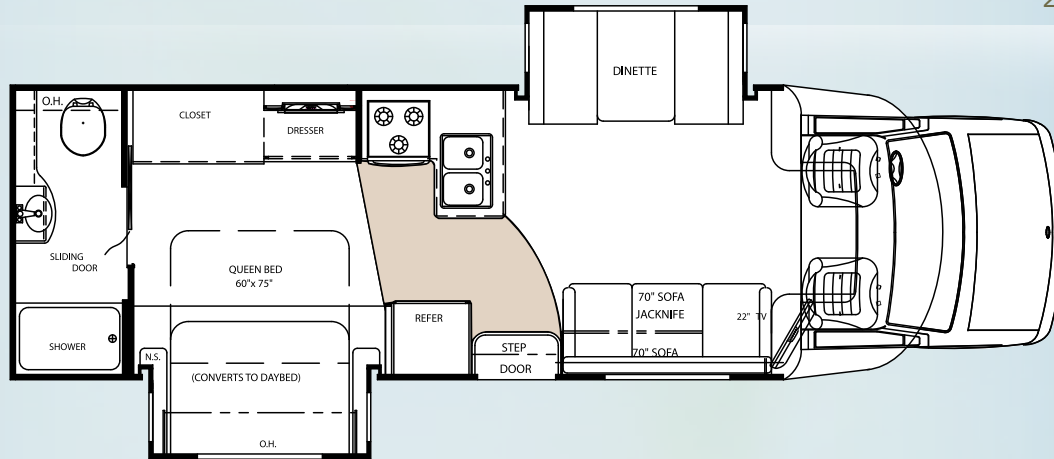

# 210TS (DAMARA TOURING SEDAN)

REPLACES PASSENGER SIDE SOFA

OPTION A - DINETTE

OPTION B - BARREL CHAIRS

282

292

293TS