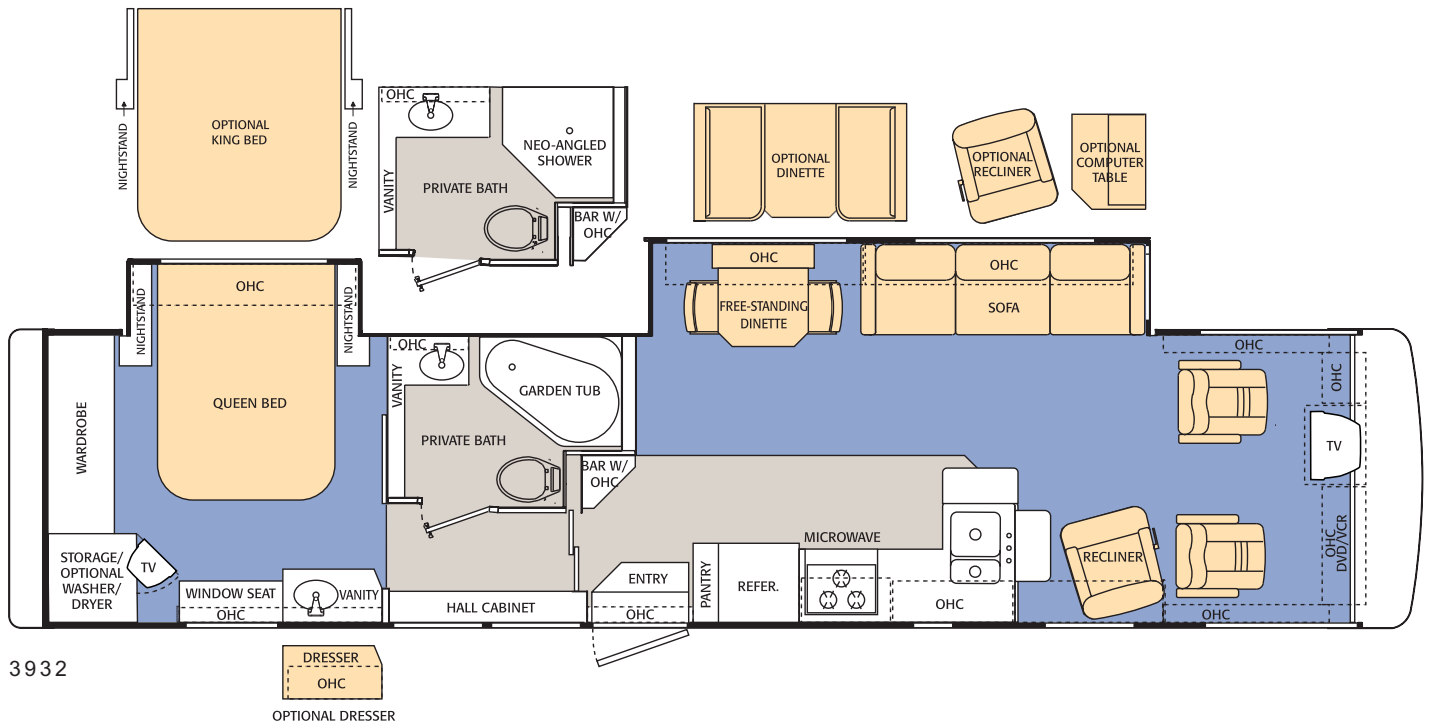

IN KITCHEN AND BATH AREAS

CARPET

WOOD PLANK FLOORING

OPTIONAL CERAMIC TILE