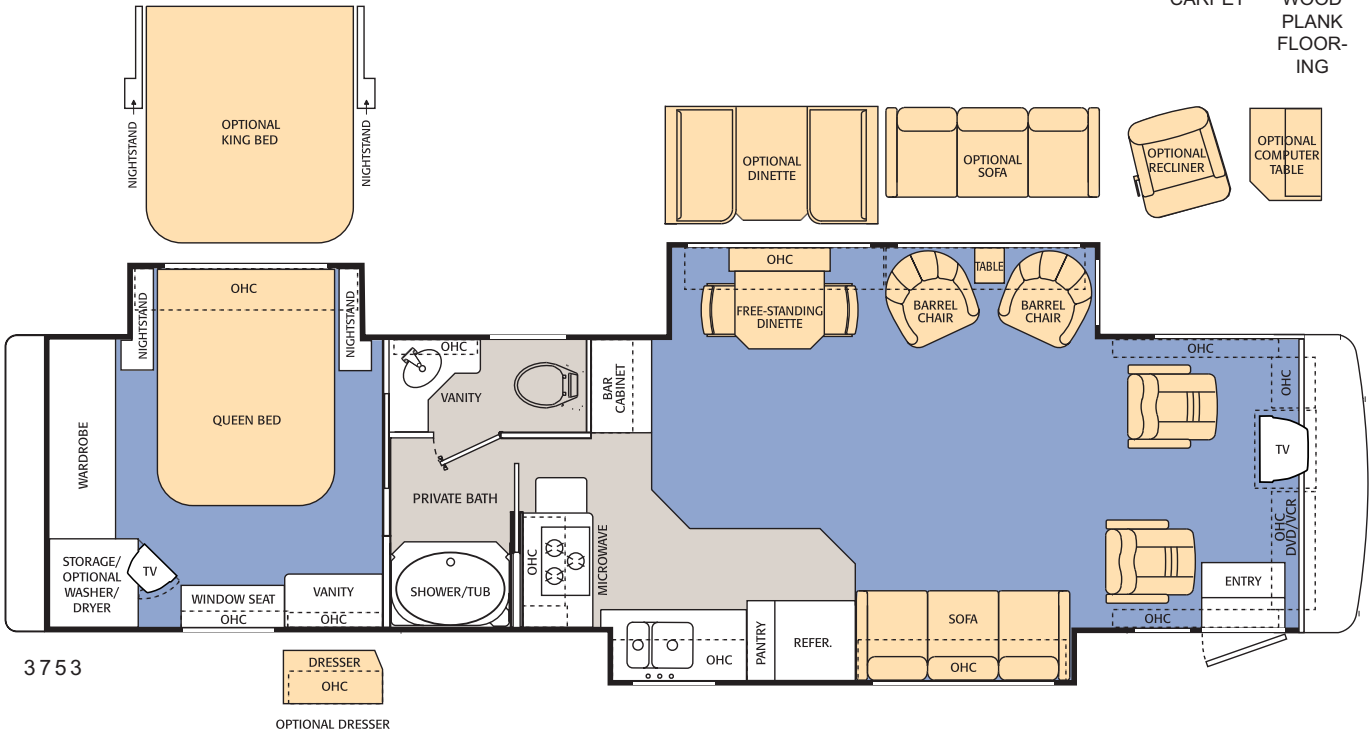

IN KITCHEN AND BATH AREAS

CARPET

WOOD PLANK FLOORING

OPTIONAL CERAMIC TILE