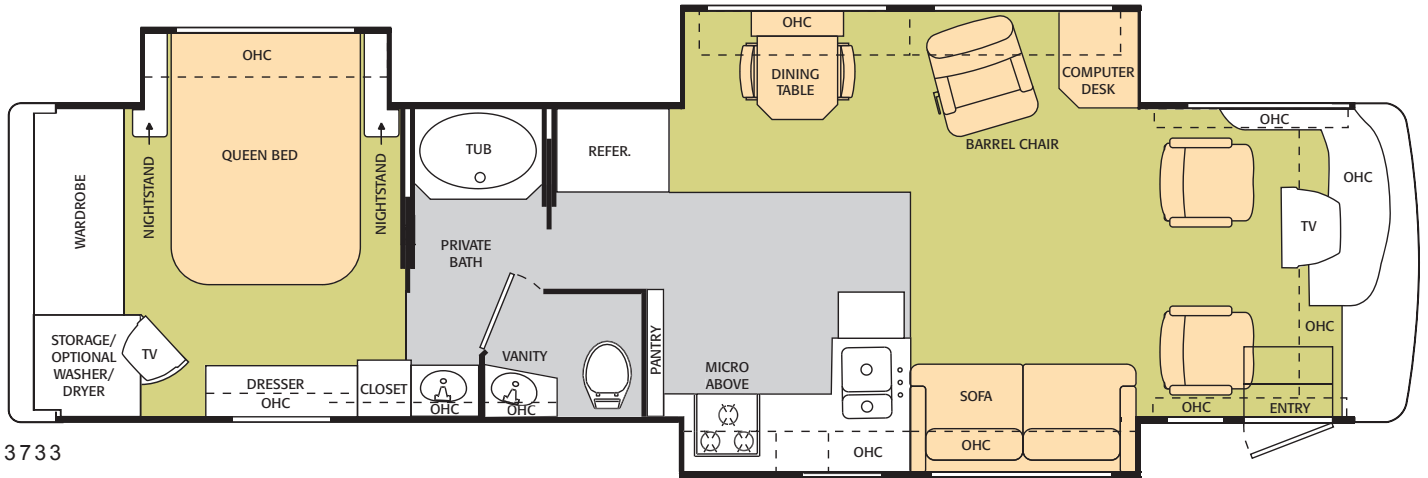

# CHEETAH FLOORPLANS

Safari's newly expanded floorplans provide many options. The Cheetah is available in three floorplans – all are livable, spacious and brilliantly designed. Whether you're in search of a 33 or 37-foot model, you'll be delighted with the choice of options presented here, complete with the option of double or triple slide-outs.

STORAGE

IN KITCHEN AND BATH AREAS

CARPET

VINYL

OPTIONAL WOOD

CHEETAH'S ENGINEERING GENIUS is clear when you look at our slide-outs. Even when the slides are extended to provide you with more living space, you can still easily access the expansive storage bays beneath the coach. That's because the secure exterior storage bays extend with the slides.