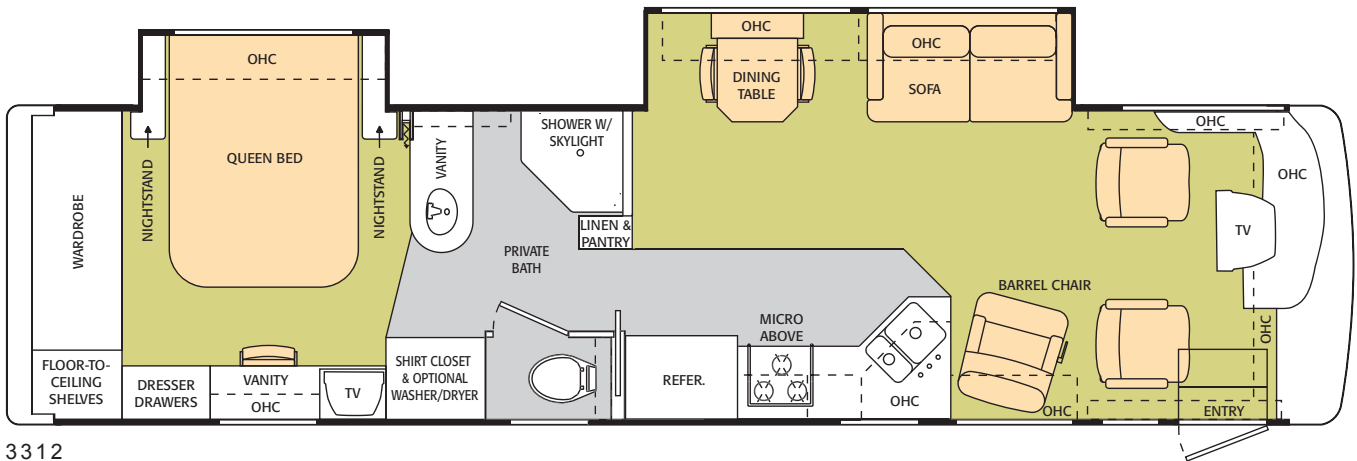

# CHEETAH FLOORPLANS

Safari's newly expanded floorplans provide many options. The Cheetah is available in three floorplans – all are livable, spacious and brilliantly designed. Whether you're in search of a 33 or 37-foot model, you'll be delighted with the choice of options presented here, complete with the option of double or triple slide-outs.

STORAGE

IN KITCHEN AND BATH AREAS

CARPET

VINYL

OPTIONAL WOOD

CHEETAH'S ENGINEERING GENIUS is clear when you look at our slide-outs. Even when the slides are extended to provide you with more living space, you can still easily access the expansive storage bays beneath the coach. That's because the secure exterior storage bays extend with the slides.