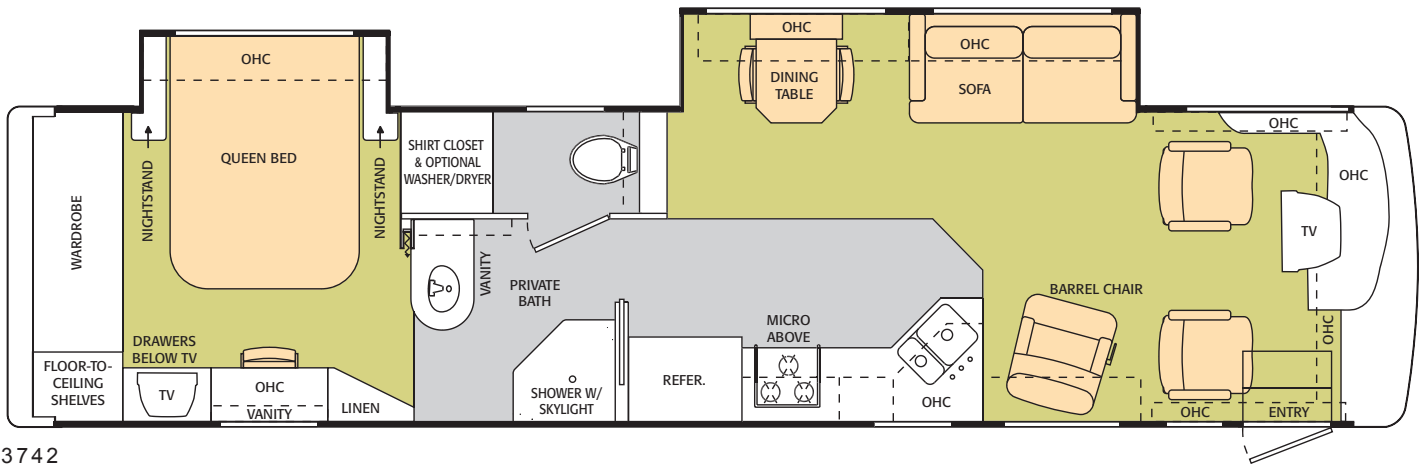

# CHEETAH FLOORPLANS

Safari's newly expanded floorplans provide many options. The Cheetah is available in three floorplans – all are livable, spacious and brilliantly designed. Whether you're in search of a 33 or 37-foot model, you'll be delighted with the choice of options presented here, complete with the option of double or triple slide-outs.

STORAGE

IN KITCHEN AND BATH AREAS

CARPET

VINYL

OPTIONAL WOOD

CHEETAH'S ENGINEERING GENIUS is clear when you look at our slide-outs. Even when the slides are extended to provide you with more living space, you can still easily access the expansive storage bays beneath the coach. That's because the secure exterior storage bays extend with the slides.