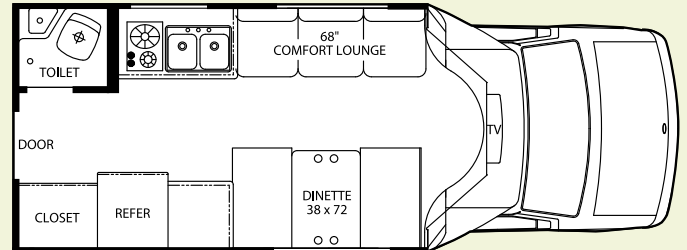

- Large Double Door Refrigerator
- Polished Chrome Wheels (Steel Spare)

DAMARA TOURING SEDAN & SPORT 08 FLOORPLAN

DAMARA TOURING SEDAN

DAMARA SPORT

210

REPLACES PASSENGER SIDE SOFA

DAMARA TOURING SEDAN & SPORT 08 WEIGHTS & MEASUREMENTS